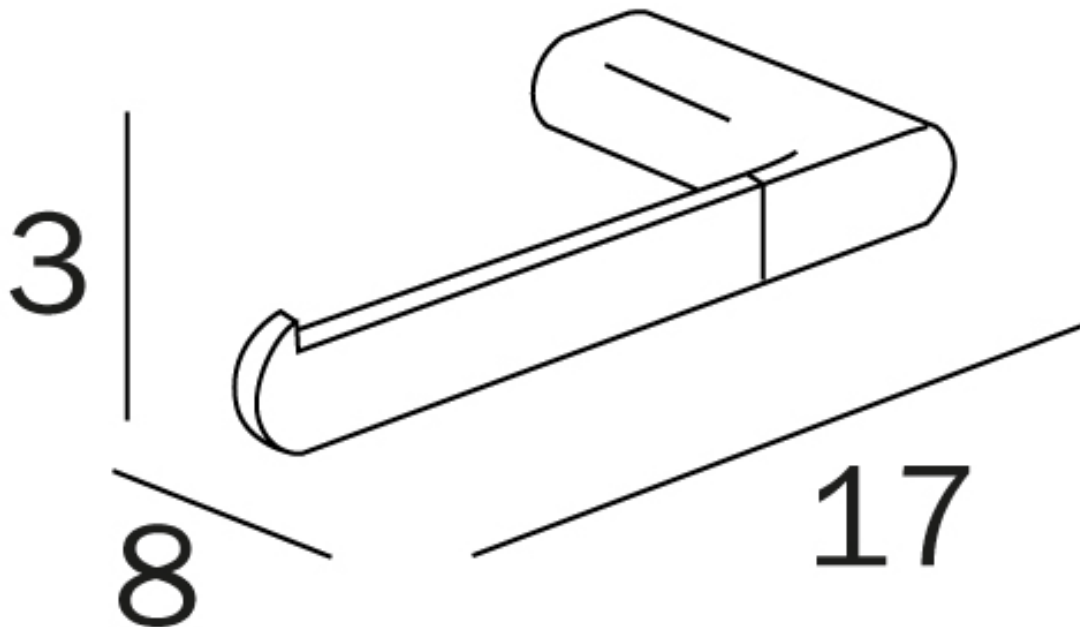

**MITO**  
**TOILET ROLL HOLDER (RIGHT)**  
(Chrome - A2025A)  
(Chrome/Black - A2025ACU)  
(Chrome/White - A2025ACW)  
(Brushed Nickel - A2025AAC)

Features:  
Unique "Click" installation  
No grub screw required