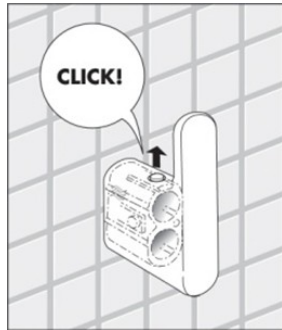

**MITO**  
**TOILET ROLL HOLDER (RIGHT)**  
(Chrome - A2025A)  
(Chrome/Black - A2025ACU)  
(Chrome/White - A2025ACW)  
(Brushed Nickel - A2025AAC)

Features:  
Unique "Click" installation  
No grub screw required